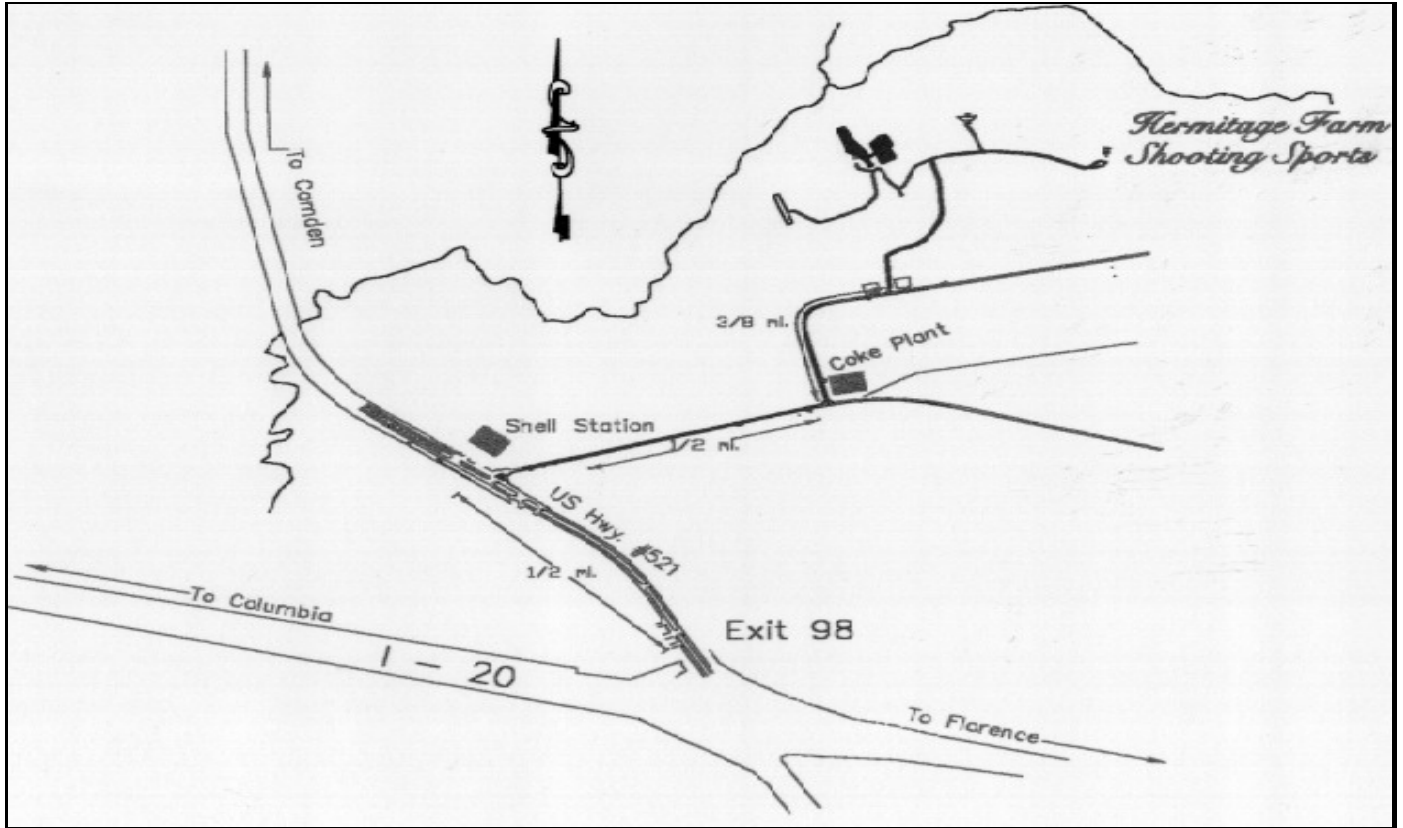

HERMITAGE S X S

HERMITAGE S X S
Hermitage Farm Shooting Sports